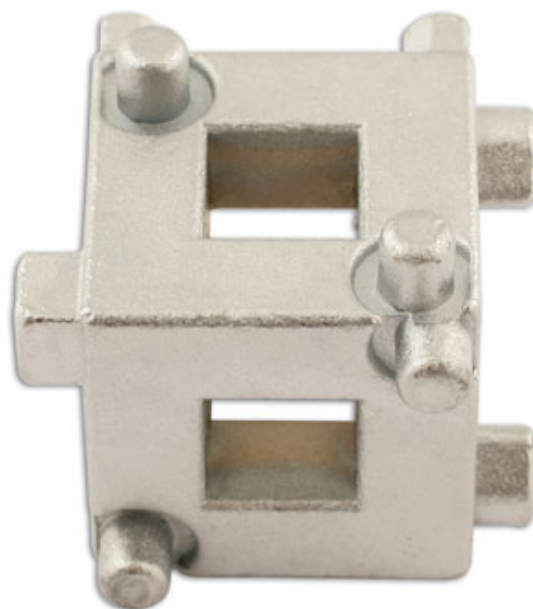

## Brake Piston Cube 3/8"D

For rewinding calipers when servicing brakes

### Additional Information

- Five pin patterns for a variety of vehicles.
- 3/8"D.
- Non-impact use.
- For disc brakes.
- 

<http://lasertools.co.uk/product/5541>